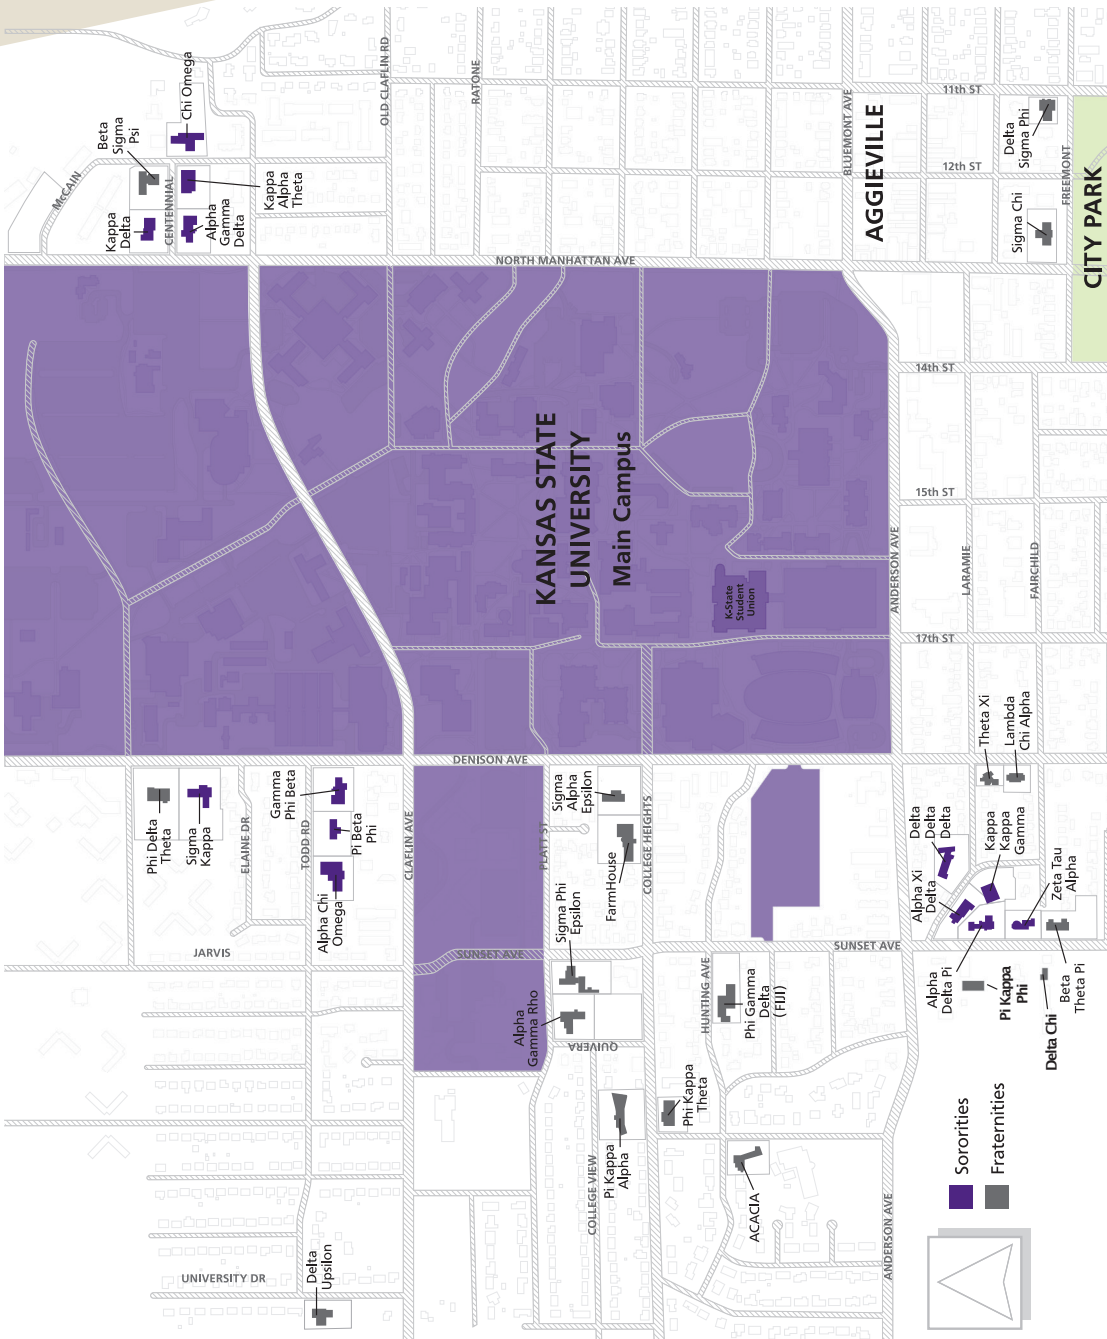

# FRATERNITY AND SORORITY MAP

fslatkstate.com

## IFC FRATERNITIES

**Acacia**  
2005Hunting Ave.

**Alpha Gamma Rho**  
1919Platt St.

**Alpha Tau Omega**  
No facility \*

**Beta Sigma Psi**  
1200Centennial Drive

**Beta Theta Pi**  
500Sunset Ave.

**Beta Upsilon Chi**  
No facility \*

**Delta Chi**  
1904Grandview Drive

**Delta Sigma Phi**  
1100Fremont St.

**Delta Upsilon**  
1425University Drive

**FarmHouse**  
1830College Heights Road

**Kappa Sigma**  
No facility \*

**Lambda Chi Alpha**  
505Denison Ave.

## PHC SORORITIES

**Alpha Chi Omega**  
1835Todd Road

**Alpha Delta Pi**  
518Sunset Ave.

**Alpha Gamma Delta**  
1516North Manhattan Ave.

**Alpha Omega Epsilon**  
No facility \* (AssociateMember)

**Alpha Xi Delta**  
601Fairchild Terrace